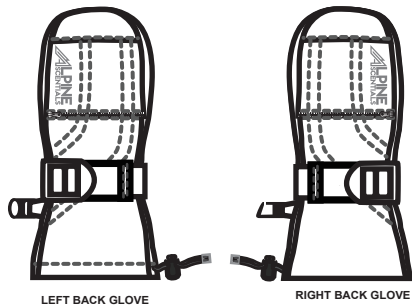

A38
Ski Gloves

A25
Ski Socks

A39
Ski Mittens

A26
Ski Socks

VS1110
Classic Pant

VS1550
Classic Bib

VS1540
Cargo Pant

VS1575
Toddler Classic Bib

A03
Youth Ski Mittens

A04
Youth Ski Gloves

A20
Boys Ski Socks

A05
Youth Ski Gloves

A16
Youth Neck Gaiter

A02
Youth Pocket Mittens

A01
Toddler Ski Mittens

A27
Girls Ski Socks

A09
Glove Liner

RIGHT FRONT GLOVE

RIGHT BACK GLOVE

A40
Smart Glove

A10
Combo Clava

A17
Sherpa Fleece Ear Warmer

A28
Faux Fur Lined Ear Warmer

A15
Neck Gaiter