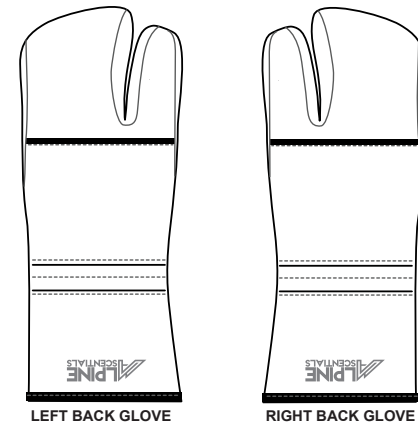

A08
Ski 3 Finger Mittens