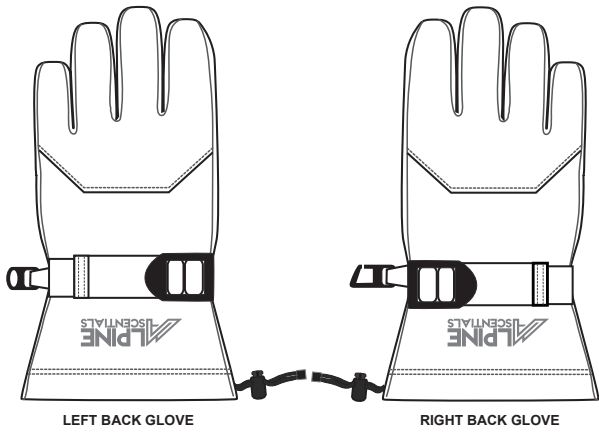

Bring on winter...because we have you covered!

VS1900
Classic Pant

VS1350
Classic Bib

VS1750
Side Zip Pant

VS1960
Cargo Pant

VS2500
Premium Pant

ALPINE SCENTIALS Men's Accessories

A06
Ski Gloves

A07
Ski Mittens

A08
Ski 3 Finger Mittens

A18
Midweight Ski Socks

A19
Lightweight Ski Socks

VS1800
Classic Pant

VS1450
Classic Bib

VS1830
Cargo Pant

VS2300
Premium Pant