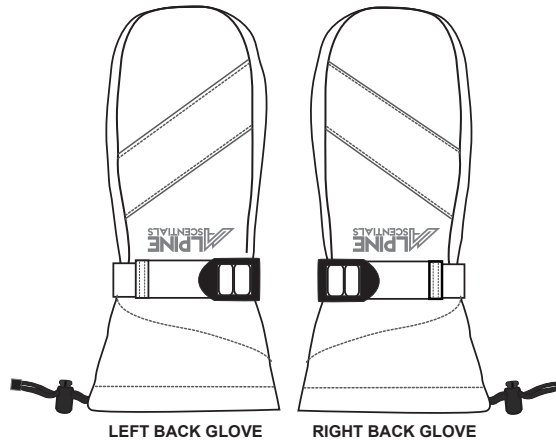

Bring on winter...because we have you covered!

VS1900
Classic Pant

VS1350
Classic Bib

VS1750
Side Zip Pant

VS1960
Cargo Pant

VS2500
Premium Pant

ALPINE SCENTIALS Men's Accessories

A06
Ski Gloves

A07
Ski Mittens

A08
Ski 3 Finger Mittens

A18
Midweight Ski Socks

A19
Lightweight Ski Socks

VS1800
Classic Pant

VS1450
Classic Bib

VS1830
Cargo Pant

VS2300
Premium Pant