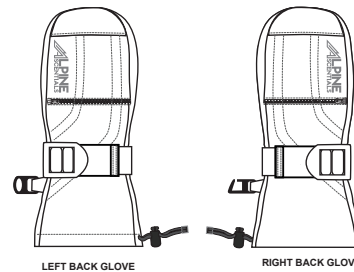

A38
Ski Gloves

A25
Ski Socks

A39
Ski Mittens

A26
Ski Socks

VS1110
Classic Pant

VS1550
Classic Bib

VS1540
Cargo Pant

VS1575
Toddler Classic Bib

A03
Youth Ski Mittens

A04
Youth Ski Gloves

A20
Boys Ski Socks

A05
Youth Ski Gloves

A16
Youth Neck Gaiter

A02
Youth Pocket Mittens

A01
Toddler Ski Mittens

A27
Girls Ski Socks

A09
Glove Liner

RIGHT FRONT GLOVE

RIGHT BACK GLOVE

A40
Smart Glove

A10
Combo Clava

A17
Sherpa Fleece Ear Warmer

A28
Faux Fur Lined Ear Warmer

A15
Neck Gaiter