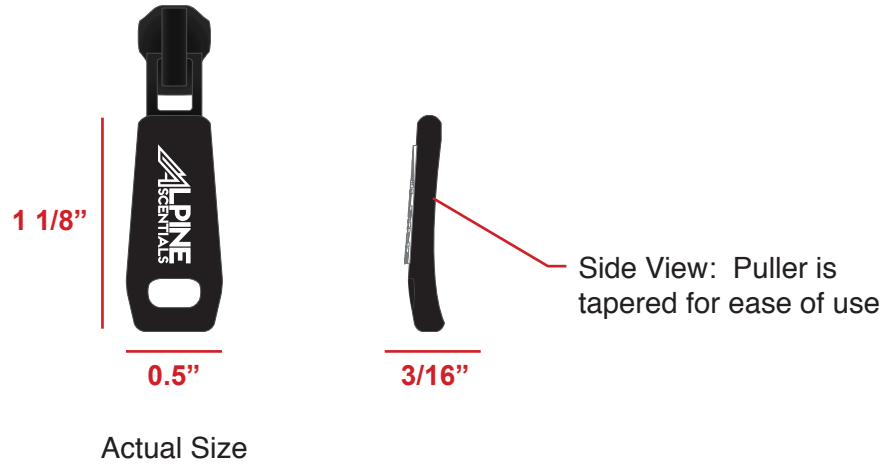

ALPINE ASCENTIALS Molded Snap

Tapers from 1mm at edge to 1.5mm
Art embossed .1 mm

ALPINE

ASCENTIALS

Art

ALPINE ASCENTIALS Molded Button

Injected black rubber zipper pull with white debossed logo

ALPINE ASCENTIALS Molded Zipper Puller