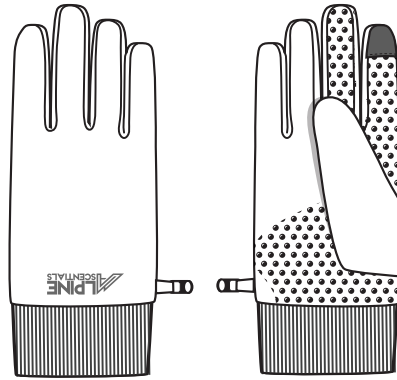

A38
Ski Gloves

A25
Ski Socks

A39
Ski Mittens

A26
Ski Socks

VS1110
Classic Pant

VS1550
Classic Bib

VS1540
Cargo Pant

VS1575
Toddler Classic Bib

A03
Youth Ski Mittens

A04
Youth Ski Gloves

A20
Boys Ski Socks

A05
Youth Ski Gloves

A16
Youth Neck Gaiter

A02
Youth Pocket Mittens

A01
Toddler Ski Mittens

A27
Girls Ski Socks

A09
Glove Liner

RIGHT FRONT GLOVE

RIGHT BACK GLOVE

A40
Smart Glove

A10
Combo Clava

A17
Sherpa Fleece Ear Warmer

A28
Faux Fur Lined Ear Warmer

A15
Neck Gaiter